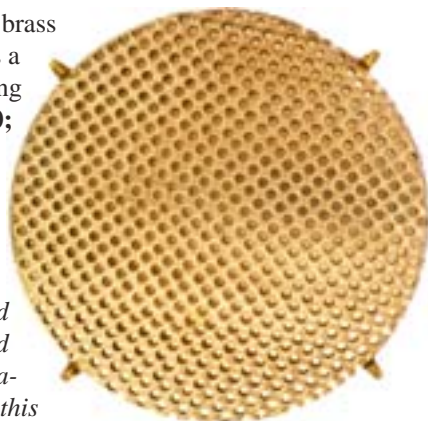

2765FD 12mm tubular brass mesh can be a base for collaging or for beadwork. $37.00/10 ft; $5.55 ft.

Published prices are subject to change without notice.

2679FD 56mm brass domed cage has a 4 prong mounting plate. $32.00/10; $4.80 ea *See Pg. FD-31 for bola slides, or FD-28 for pinbacks that can be cemented or fusion welded (call for information) to back of this plate.*