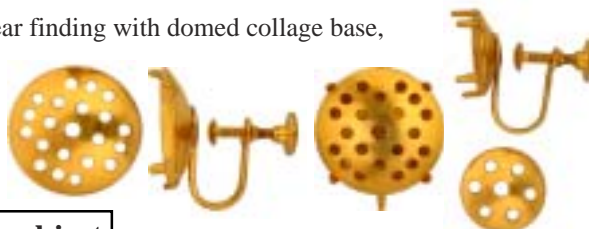

Neck Rings

3278FD 5.2 inch choker ring* has a knob that screws on and off to add pendants and beads. 16.3 inch circumference.
Nickel silver: $10.00/10; $1.50 ea
Gold: $16.00/10; $2.40 ea
Sterling plate: $14.00/10; $2.10 ea

Illustration reduced.

Sterling Silver

8720FD 16 inch *sterling silver* cable necklace has a 1.25 inch arced rod that slides into a 2 inch tube closure. $20.00 ea

Illustration reduced.

Illustration greatly reduced.

3397FD Flexible neck ring is 5 inches across (inside), has 10mm angled plate that lies against the neck.
Brass: $38.00/10; $5.70 ea
Sterling plate: $52.00/10; $7.80 ea
18k plate: $60.00/10; $9.00 ea

Underlined words and sizes indicate choices to be made in ordering.

Collaging Accessories

From the late 1930's through the mid 50's, Miriam Haskell and several other nationally known jewelry designers used wire to attach beads, charms, stones, metal filigrees, and other ornaments to brass mesh screens like those shown below. The mounting plate was pronged onto the screen to hide the wires and cement used to secure the decorations. Their jewelry is now sought after as collector's items.

2684FD 40x49 2-part brass butterfly has domed collaging screen and a flat back piece with 4 prongs to secure the screen. We suggest decorating a stiff wire if antennae are desired. $23.00/10; $3.45 ea

10061FD Brass screw-on ear finding with domed collage base, 4 prongs.
11mm: $6.75/10; $1.05 ea
17mm: $7.50/10; $1.15 ea

2765FD 12mm tubular brass mesh can be a base for collaging or for beadwork. $37.00/10 ft; $5.55 ft.

Published prices are subject to change without notice.