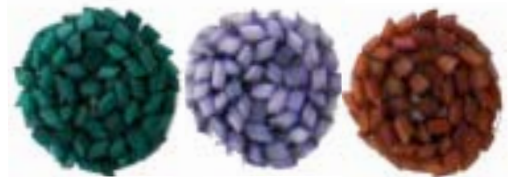

5844GS 25x18 cabochon has irregular white flowing lines. Opaque green, turquoise, royal blue or translucent dark carnelian. \$10.00/50; \$3.00/10

7452GS 11mm domed cabochon has striated base with aventurine streaks and blue opal flash. Sapphire, blue zircon or amethyst. Illustrated with 3117FD, earpost, Pg. FD-5; 8920FD, barrel nut, Pg. FD-5 and 7422MP, 37mm drop, Pg. MT-24.

\$18.00/50; \$5.40/10

25x18 cabochons have aventurine and transparent dark rose over opaque body. Both are:

9123GS Periwinkle blue body.

9124GS Rose body.

5617GS 20x15 alabaster rectangle has irregular, speckled rose inclusions and irregular faceting. \$25.00/50; \$7.50/10; \$1.15 ea

6288GS 40x30 low domed oval has gold edged black palm leaves, gold border with marbled gray background on white body. \$16.00/10; \$2.40 ea

5843GS 30x22 dark carnelian cabochon has thin white striations. \$24.00/50; \$7.20/10; \$1.10 ea

5953GS 20x14 pink coral tulip stone. \$36.00/50; \$10.80/10; \$1.65 ea

4370GS 21mm button has translucent satin glass angle cut beads strung in a spiral and cemented to domed fabric core. Teal, lavender or cinnamon. \$22.00/50; \$6.60/10; \$1.00 ea