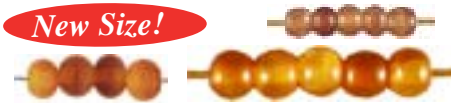

more Bone & Horn Beads . . .**New Size!**

3283BB light to medium amber horn ball.
 3-4mm (100+ pc stg): \$30.00/10 stgs;
 \$4.50/stg
 5-6mm (72+ pc stg): \$36.00/10 stg;
 \$5.40/stg
 7-8mm (50+ pc stg): \$44.00/10 stg;
 \$6.60/stg

6155BB 10mm
 large hole ball.
 \$12.00/100; \$1.80/10

8878BB 7x3
 amber horn
 disk has
 rounded edges. 110+ pc/stg. \$7.50/stg

6113BB 12x9
 dyed dark
 brown camel
 bone barrel has
 undyed star or
 comma patterns over the bead surface.
 \$20.00/50; \$6.00/10

**Dyed black bone has cut grooves
 that expose the white bone.**

6561BR 17mm ring has
 cut grooves that expose the
 white bone. \$12.00/100;
 \$1.80/10

6562BB 4x9 rondelle
 has cut grooves that
 expose the white bone. \$8.00/100