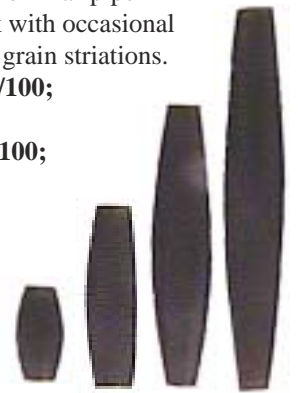

more Bone & Horn Beads ...

4285BB 24x9

dyed hairpipe.

$37.50/50; $11.25/10; $1.70 ea

8680BB 1 inch red horn hairpipe.

$16.00/100; $2.40/10

6552BB 26x8 black horn hairpipe has

painted white spots & crossing lines.

$12.00/50; $3.60/10

8329BB 13x6 antiqued white
bone skull bead has crudely
carved detail on two sides,
holes drilled through for eyes.
$18.00/100; $2.70/10

6149BB Amber horn hairpipe.

.5 inch: **$10.00/100;**

$1.50/10

1 inch: **$16.00/100;**

$2.40/10

1.5 inch:

$12.00/50;

$3.60/10

2 inch:

$16.00/50;

$4.80/10

8456BB Thin white bone hairpipes are
4-5mm thick at the center.

1 inch: **$15.00/100; $2.25/10**

1.5 inch: **$13.00/50; $3.90/10**

504BB White bone hairpipe.

.5 inch: **$10.00/100; $1.50/10**

1 inch: **$16.00/100; $2.40/10**

1.5 inch: **$12.00/50; $3.60/10**

2 inch: **$16.00/50; $4.80/10**

2.5 inch: **$6.50/10; $1.00 ea**

3 inch: **$8.50/10; $1.30 ea**

4 inch: **$10.00/10; $1.50 ea**

1686BB Dark horn hairpipe
beads are black with occasional
brown to ivory grain striations.

.5 inch: **$13.00/100;**

$1.95/10

1 inch: **$18.00/100;**

$2.70/10

1.5 inch:

$13.00/50;

$3.90/10

2 inch:

$17.00/50;

$5.10/10

9870BB
18x20 dot
dyed
flattened
ball has
marrow core. **$13.50/10; $2.05 ea**

9979BB 21mm antiqued
white bone flat back
linsin disk has incised
yin-yang pattern.
$18.50/50; $5.55/10

9244BB 22x14 antiqued
bone linsin rabbit bead
has carved detail on both
sides, is 6mm thick.

$32.00/50; $9.60/10; $1.45 ea

7147BB 17mm smoked bone
linsin rabbit has red eyes,
Top-to-bottom hole and
carved detail on both sides.
6mm thick. **$23.00/10; $3.45 ea**

6557BP
25x17 bone
fish drop has
scale and eye
detail. **White**
or **antiqued.**
$10.00/50; $3.00/10

8235BB 27x7 black
horn bird fetish bead
has incised detail.
$22.50/50; $6.75/10; $1.05 ea