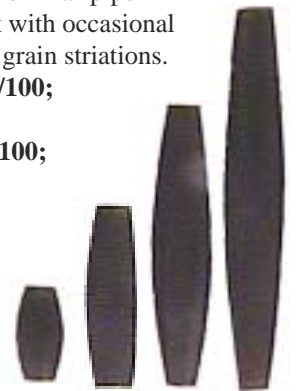

\$12.00/50; \$3.60/10**8456BB** Thin white bone hairpipes are 4-5mm thick at the center.1 inch: **\$15.00/100; \$2.25/10**1.5 inch: **\$13.00/50; \$3.90/10****8329BB** 13x6 antiqued white

bone skull bead has crudely

carved detail on two sides,

holes drilled through for eyes.

\$18.00/100; \$2.70/10**6149BB** Amber horn hairpipe..5 inch: **\$10.00/100;****\$1.50/10**1 inch: **\$16.00/100;****\$2.40/10**1.5 inch:**\$12.00/50;****\$3.60/10**2 inch:**\$16.00/50;****\$4.80/10****504BB** White bone hairpipe..5 inch: **\$10.00/100; \$1.50/10**1 inch: **\$16.00/100; \$2.40/10**1.5 inch: **\$12.00/50; \$3.60/10**2 inch: **\$16.00/50; \$4.80/10**2.5 inch: **\$6.50/10; \$1.00 ea**3 inch: **\$8.50/10; \$1.30 ea**4 inch: **\$10.00/10; \$1.50 ea****9870BB**

18x20 dot

dyed

flattened

ball has

marrow core. **\$13.50/10; \$2.05 ea****9979BB** 21mm antiqued

white bone flat back

linsin disk has incised

yin-yang pattern.

\$18.50/50; \$5.55/10**1686BB** Dark horn hairpipe

beads are black with occasional brown to ivory grain striations.

.5 inch: **\$13.00/100;****\$1.95/10**1 inch: **\$18.00/100;****\$2.70/10**1.5 inch:**\$13.00/50;****\$3.90/10**2 inch:**\$17.00/50;****\$5.10/10****9244BB** 22x14 antiqued