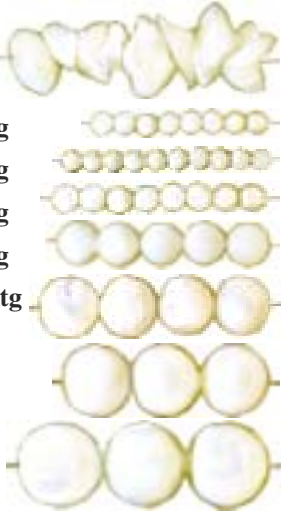

**Mother-of-Pearl Shell (MOP)** Cut from the inner layers of mollusk shells, some pearl shells have iridescence on white, ivory or beige backgrounds. Some have the luminescence that results when light penetrates surface layers and returns in the shimmering shifting tones characteristic of pearlescence.

**537NB** White MOP beads have iridescence on white. 16 inch strings.

**Chips**

(36 inch stg):  
**\$5.70/stg**

**2mm: \$5.25/stg**

**3mm: \$4.50/stg**

**4mm: \$5.00/stg**

**6mm: \$7.00/stg**

**8mm: \$11.00/stg**

**10mm:  
\$17.00/stg**

**12mm:  
\$21.00/stg**

**5541NP** 10mm white MOP heart has embedded gold hanging loop and bail. A few pieces show faint red from the outer shell.  
**\$15.00/100; \$2.25/10**

**Published prices are subject to change without notice.**

**9608NN** Extra small white pearl

**9609NN** Small white pearl.

**9610NN** Medium Tahiti pearl.