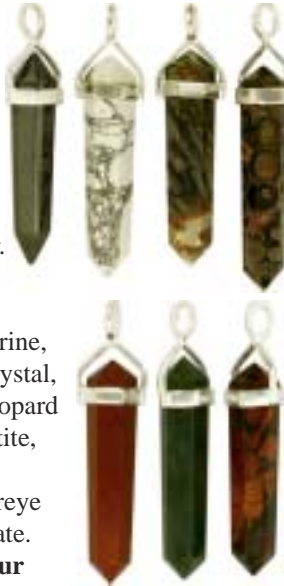

Mixed Facetted Stone Pendants

9868SP 28 to 30mm machined facetted stone pendants have sterling silver hanger. Stone types may include green aventurine, goldstone, crystal, red jasper, leopard jasper, hematite, onyx, white howlite, tigereye and moss agate. **\$30.00/10 (our own colorful mix); \$4.50 ea (your choice)**

7577SB All natural, rough quality, crystal quartz have one pointed end. Suitable for wire-wrapping. Specify large or small. One small piece weighs about one gram **50¢ gm**

Baltic Amber

5509NB 7-8mm dark amber chips. 36 inch stg. **\$25.00/stg**

16 inch strands:

5511NB 4mm grade AA amber ball. **\$17.50/stg**

5512NB 8-10mm smoothly polished amber chips. **\$15.00/stg**

Semiprecious Stone and Steatite Scarabs

Tigereye

Unakite

Rhodonite

Green Onyx

7575SB 8x10 semiprecious stone scarabs have incised detail on domed side and carved markings on the flat side. Specify tigereye, unakite, rhodonite or green onyx. These can be glued to our bracelet blanks or any of our 8x10 settings. **\$7.50/10; \$1.15 ea**