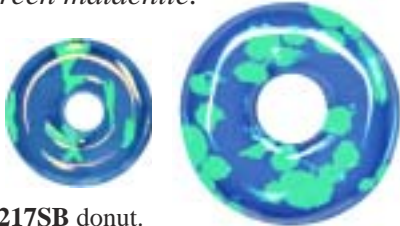

These items are not listed on the chart on page 2. Most are irregular in shape and are on 16 inch strings.

Azurite & Malachite Donut

4987SB 20mm donut. Beautifully mottled natural azurite blue and green malachite mixed with black to medium brown matrix.

\$55.00/10; \$8.25 ea

Azurite

Brilliant mottled pieces made of reconstituted blue azurite with green malachite.

5217SB donut.

20mm: \$37.50/10; \$5.00 ea

30mm: \$6.00 ea

5206SB 16mm Triangle:
\$31.25 stg

10mm ball: \$33.75 stg

Hematite Ring

4448SR 23mm ring with 2-3mm round cross section, flattened on the inside.

\$10.00/10; \$1.50 ea

Mixed Strung Stone Beads

556SB Alternating sections of blue topaz, amethyst, peridot & lemon topaz.

9996SB 24 inch mixed agate nugget necklace has 3mm brass spacers, 6-7mm irregular balls and variable large nuggets. Stones include carnelian, jade, onyx and white quartz. *Limited stock.* **\$9.00/stg**