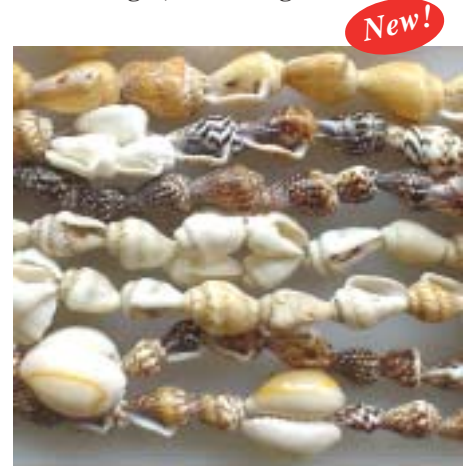

Published prices are subject to change without notice.

New!

310NB Mixed variety of shells put up on 35 inch std. **$22.00/10 stg; $3.30/stg**

492NB Matte white ribbed money tusk shells in size range as illustrated. **$5.00/4 oz; $1.50/oz (175+ pc)**