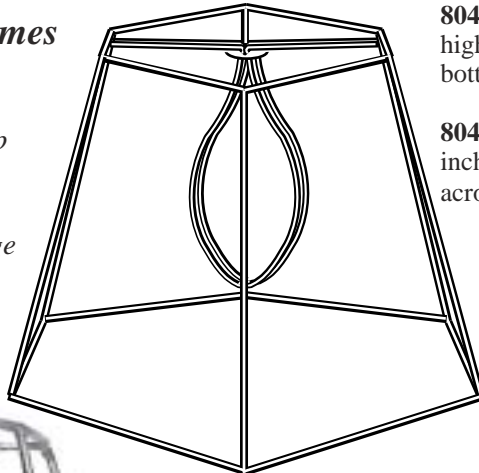

Earring Cards

2086TS 1.5 inch plastic earring cards have raised felt with holes for pierced earrings. Foldover or open slot allows card to hang on a rack. White or gray. Shown actual size.
\$6.00/100; \$1.50/10; \$1.00 ea

Mini Hat Boxes

2251TS Charming ring boxes are covered with a variety of colorful floral and geometric patterned paper, each with a gold bow on the lid. Boxes have interior white rim and ring slit but all can be removed. **\$7.50/10; \$1.00 ea**

8042TS Hexagonal lamp shade. Small (4 inches high, 3 inches across top, 5 inches across bottom): **\$8.50 ea**

8043TS Hexagonal lamp shade. Large (4.5 inches high, 3 inches across top, 6.5 inches across bottom): **\$9.00 ea**

(Illustrations reduced.)

< **9277TS** 4x3x5 inch half-round wall sconce frame. **\$8.50 ea**

8044TS Round lamp shades. Small (4 inches high, 3 inches across top, 5 inches across bottom). **\$9.50 ea**

8045TS Round lamp shades. Large (4.5 inches high, 3 inches across top, 6.5 inches across bottom). **\$10.00 ea**