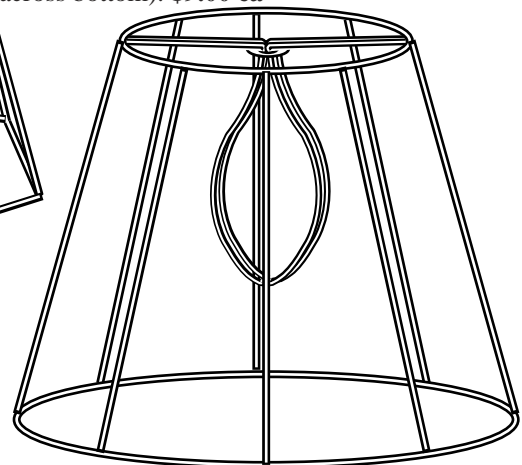

Mini Hat Boxes

2251TS Charming ring boxes are covered with a variety of colorful floral and geometric patterned paper, each with a gold bow on the lid. Boxes have interior white rim and ring slit but all can be removed. **\$7.50/10; \$1.00 ea**

Backorders may be requested for items valued at **\$10.00** or more.

Lampshade Frames

String seed or pony beads onto beading wire and wrap around these sturdy metal frames using simple or complex patterns. Add fringe or pendants along the bottom for a beautiful finishing touch.

8042TS Hexagonal lamp shade. Small (4 inches high, 3 inches across top, 5 inches across bottom): **\$8.50 ea**

8043TS Hexagonal lamp shade. Large (4.5 inches high, 3 inches across top, 6.5 inches across bottom): **\$9.00 ea**

(Illustrations reduced.)

< **9277TS** 4x3x5 inch half-round wall sconce frame. **\$8.50 ea**

8044TS Round lamp shades. Small (4 inches high, 3 inches across top, 5 inches across bottom). **\$9.50 ea**

8045TS Round lamp shades. Large (4.5 inches high, 3 inches across top, 6.5 inches across bottom). **\$10.00 ea**