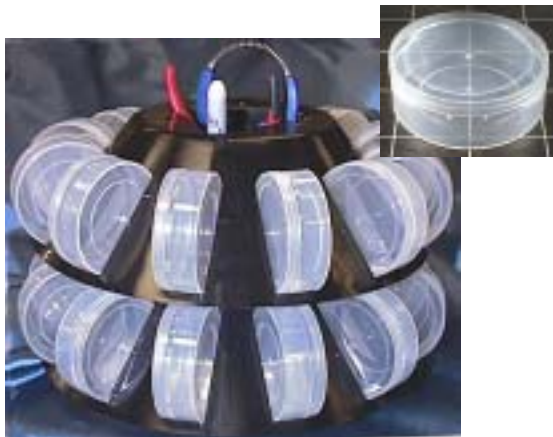

**Large bead caddy.** Each compartment holds about 100 6mm round beads or 50 grams of seed beads.

### Bead Organizers

*Note: All Illustrations on this page are reduced!*

**6158TS** 5 compartment: \$32.00/10; \$4.85 ea

**6158TS** 9 compartment: \$50.00/10; \$7.50 ea

**9280TS** Carousel Craft Organizer™ sits on your tabletop and rotates on (optional) turntable for convenient access to the 12 containers. The Carousel is modular - as many as five layers (to hold up to 60 containers) can be snapped together for even more craft organization (2 organizers are shown).

Carousel Organizer: \$9.99 ea

Carousel Turntable: \$3.50 ea

2.5x1 inch containers: \$6.00/12;

\$1.00 ea

**9286TS** Seed bead organizer is a 5.5x6.8 inch tin case that is less than 1 inch deep. 20 tin vials have tight fitting lids with clear glass tops for easy bead viewing, lid is foam lined. Each vial holds more than 10 grams of Delicas. \$10.00 ea

**Small bead caddy.** Each compartment holds about 100 4 mm round beads or 25 grams of seed beads.

**6157TS** 6 compartment: \$20.00/10; \$3.00 ea

**6157TS** 13 compartment: \$32.00/10; \$4.80 ea

**8037TS** A great mobile organizer, this storage unit has dual lid storage compartments designed to keep items separate with sure lock latches that won't pop open. Not designed for loose seed beads.